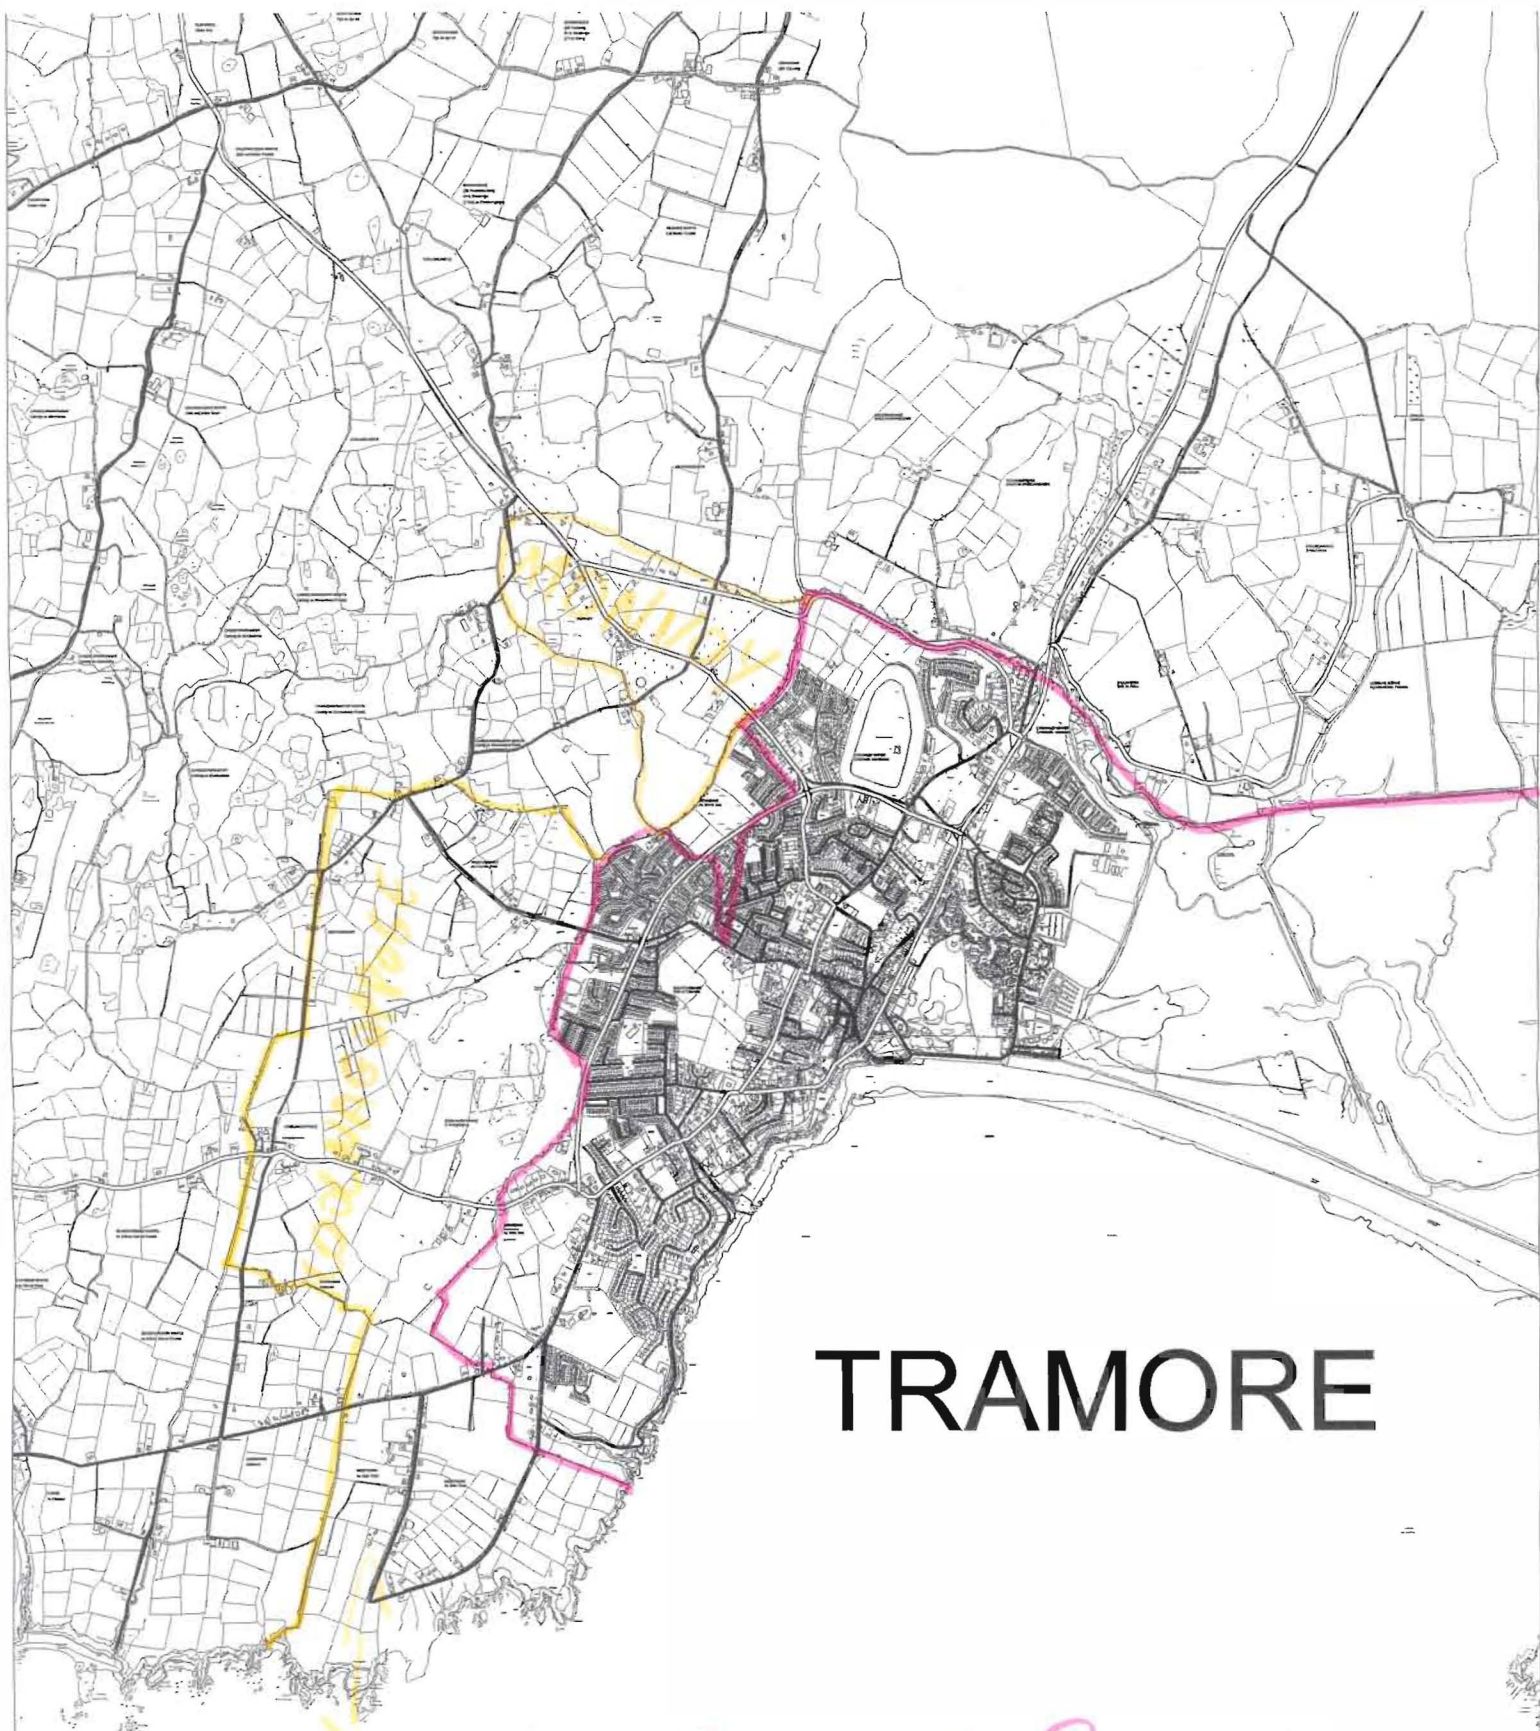

Re: Submission from Tramore Town Council

A Chara,

Tramore Town Council make the submission that the Town Boundary area be extended to take in the Townlands of Monloun, Monvoy, Coolnacuppoge and Westtown as marked on the attached map.

Mise le meas,

John O'Sullivan
TOWN CLERK

TRAMORE

- Current Boundary
- Proposed Extension

WATTOON