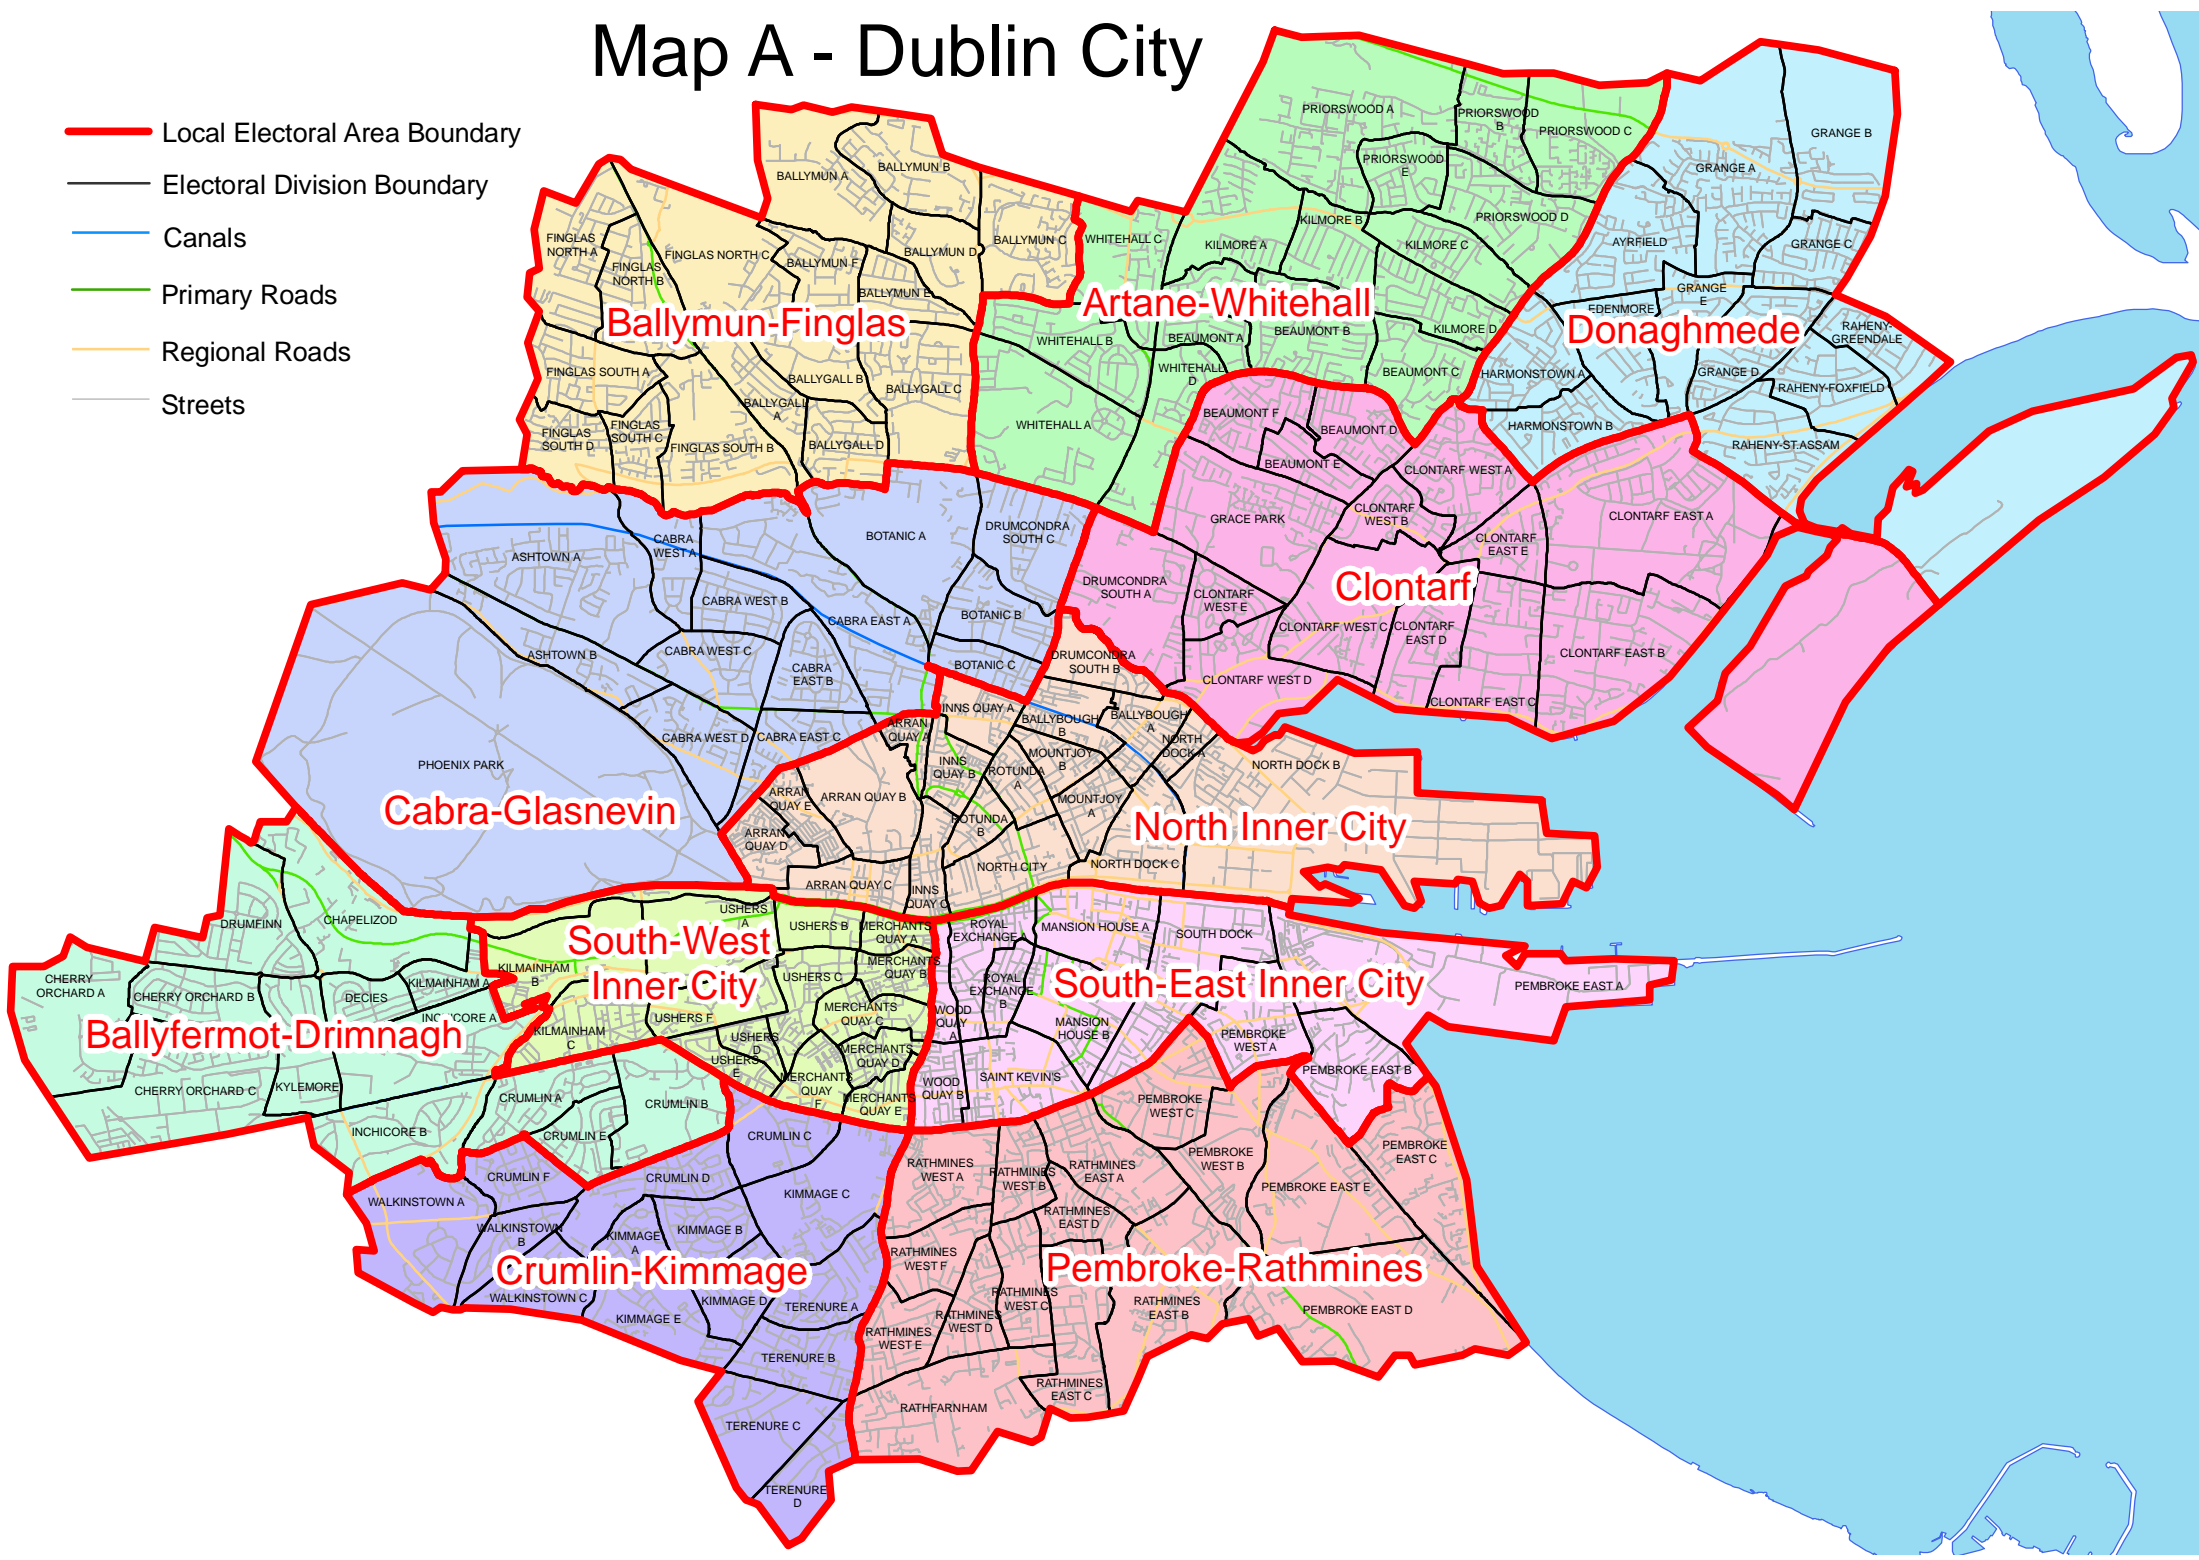

Map A - Dublin City

- Local Electoral Area Boundary
- Electoral Division Boundary
- Canals
- Primary Roads
- Regional Roads
- Streets

Map B - Dún Laoghaire-Rathdown, Fingal, South Dublin

- Local Electoral Area Boundary
- Electoral Division Boundary
- Administrative Boundary
- Canal/Rivers
- Primary Roads
- Regional Roads
- Streets
- Motorways